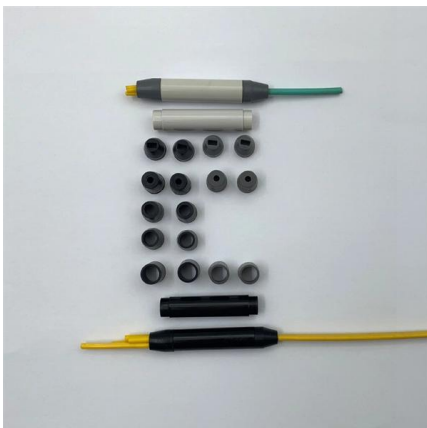

Ftth Fiber Optic Cable Plastic Drop Wire Clamp Model:

FACH-BW-12 Fiber optic cable clamp is a versatile device used to connect triplex overhead entrance cables to devices or buildings. It is widely used for both indoor

Comprehensive Guide to Fiber Optic Cable Clamps

Wall-mount clamps should be placed level and plumb, while surface-mount clamps should be aligned with any adjacent objects or structures. Tighten the screws or bolts securely:

Railway

MCL Data Solutions highlight of products specialised in the rail industry, These include IP and Fire-rated ODFs, splice enclosures, tap

boxes, optical fibre cables, trackside joints, and cabinets with LUL /

Hier sollte eine Beschreibung angezeigt werden, diese Seite lässt dies jedoch nicht zu.

Product Photography

Optical Fiber Clamps, Post-Mountable and SM1

The precision V-groove and rubber pad are designed to clamp onto the buffer of single mode or multimode fibers without damaging them. The combination of a