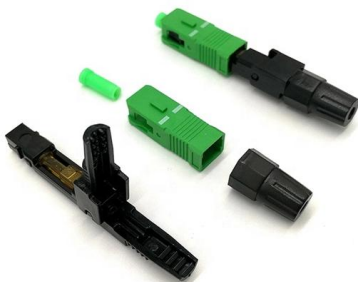

Ftth Fiber Optic Cable Plastic Drop Wire Clamp Model:

FACH-BW-12 Fiber optic cable clamp is a versatile device used to connect triplex overhead entrance cables to devices or buildings. It is widely used for both indoor

Fiber Optic Cables, Adaptors, & Accessories Our extensive offering of fiber optic cables, connectors, cassettes, enclosures, patch cords, cable assemblies, cable

Rail Foot Clamp

For fast and secure cable laying along the rail, rail foot clamps are a reasonable alternative to the timeconsuming and costly construction of a conventional cable

02

High Quality Material

High hardness to resist external impact, Good Shaping Performance Good Look and Anti-rust

Fiber Optic Cable Clamp & Bracket Types Prices & Technical

The main materials for clamp and bracket are UV resistant thermoplastic, galvanized steel, aluminum alloy, stainless steel. All the cable assemblies passed the tensile tests, operation experience with

ADSS Installation Accessories - Premium Aerial Cable

Get the price, packing, free sample and more now! ADSS Anchor Tension Clamps are hardware fittings used to securely terminate and anchor ADSS fiber optic