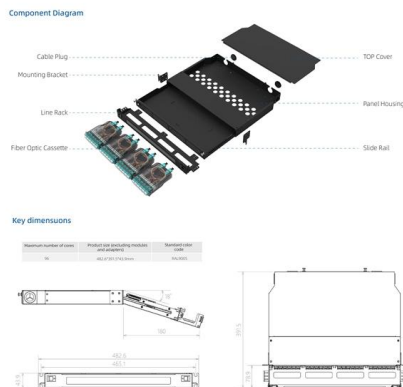

FTTH Cable Drop Wire Clamp & Accessories , HOLIGHT

FTTH Cable Drop Wire Clamps and related accessories are essential components in fiber-to-the-home (FTTH) systems. These accessories are