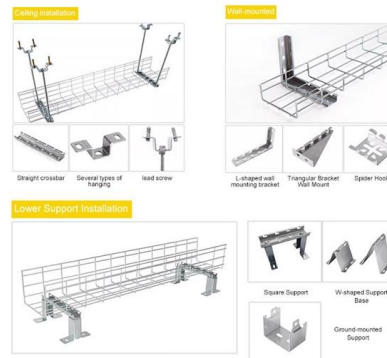

INSTALLATION METHOD

How Fibre Optic Cables are improving Rail Safety

Read about the planned projects of both Network Rail and HS2 Ltd after announcing the use of fibre optic cable technology to improve their monitoring systems.