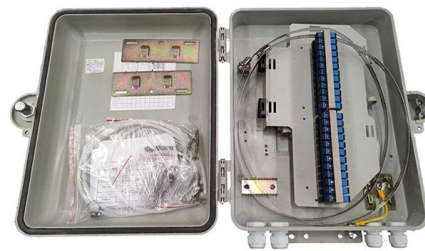

Fiber optic cable junction box appearance

Fiber Junction Box: Your Guide to Installation, Types,

Dome closure fiber junction boxes are often used in aerial and buried fiber optic cable installations. They are designed with a dome-shaped housing

Fiber Optic Junction Box Installation Guide

When fibre optic cable is used, glands must be suitably certified for use with the type of cable so as to maintain the type of protection (Ex db/Ex tb). one thread adaptor when an adaptor is used. A blankin

Ultimate Guide to Fiber Optic Distribution Box: Types

Fiber optic technology has revolutionized the telecommunications industry, enabling faster and more reliable data transmission. One essential

Fiber Terminal Box vs Junction Box: Key Differences

Compare fiber terminal box vs junction box in functions, applications, and installation. Learn