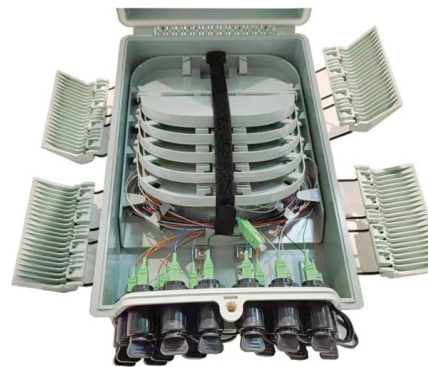

Adam Tas Corridor Energy

Fiber optic cable Ic interface

Fiber optic cable lc interface

Multi-fiber Push On (MPO) Connectors

Multi-fiber push on connectors, or MPOs, are fiber cable connectors comprised of multiple optical fibers. Learn more at Fluke Networks.

LC Fiber Optics: Complete Guide 2026 to Patch Cables,

This guide provides a fully updated and industry-ready overview of LC fiber optics, explaining the

Amazon : Fiber Light Tester

Visual Fault Locator 30KM - VFL Fiber Optic Tester Kit Include Single Mode 9/125um FC Male to LC Female Adapter, Fiber Optic Lights for Network Cable (Battery not Included) 400+ bought in past