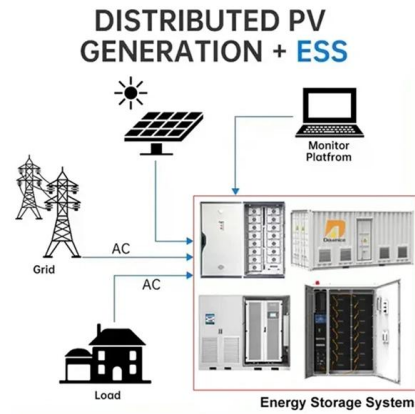

Optical Fiber , Optical Fiber Products , Corning

Optical fiber broadband brings together a culture of innovation, quality, and manufacturing excellence to create life-changing products.