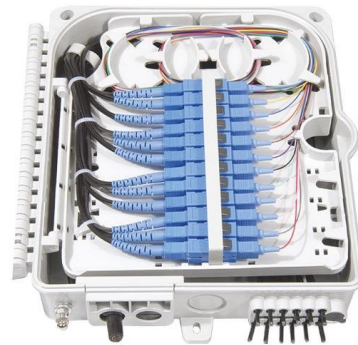

Optical fiber connector

Optical fiber connectors are categorized into single-mode and multimode types based on their distinct characteristics. Industry standards ensure compatibility

6 Core LC Adapter, Fiber Optic Adapter, 100 Units, OM3 LC/A, Blue

Blue-aqua green color coding for easy identification and organization in fiber optic networks. Ideal for FTTH (Fiber to Home) installations, providing reliable and fast Internet connections.

Fiber Optic Cable Connector Types Explained

In use, SC fiber optic connectors are typically duplex and color-coded (blue for single-mode, beige for multimode, green for APC). They exhibit very low