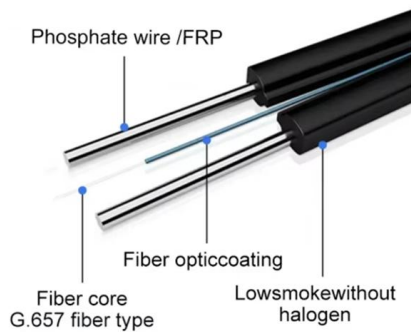

Question regarding Green/blue connectors :

Blue is flat polished (UPC) and green is an angle polished connector (APC) endface. Don't mix them on the same connection. Your adapter has female LC/UPC (flat