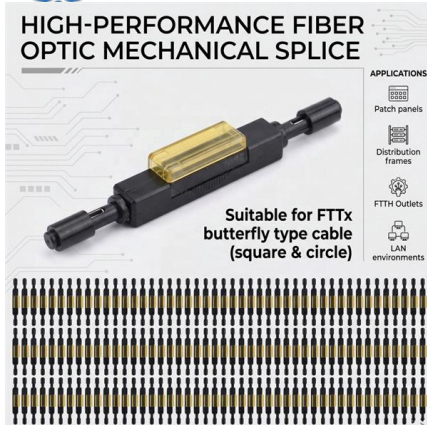

FAT01 Fiber Optic Terminal Box

FAT01 FAT is a 2-Port FTTH terminal box, made of PC+ABS plastic, with 1 inlet ports and 2 outlet ports, can be installed with PLC splitter, suitable for indoor wall

Fiber Box Types and Applications in FTTH Network

Fiber optic cable connects each other with different fiber boxes, such as fiber cabinet, fiber distribution box, fiber termination box and splice closures. HOC offers all kinds of fiber box and fiber

Contact Us

For datasheets, pricing, or custom telecom energy solutions, please visit:
<https://www.koskolong.co.za>