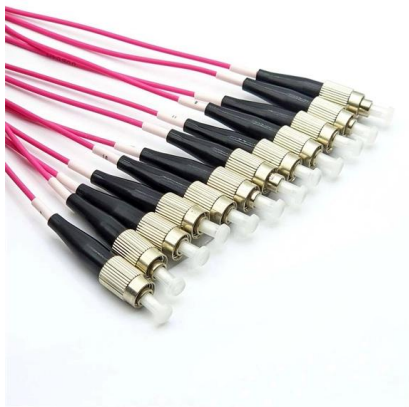

FDB boxes and ODF cabinets for indoor/outdoor FTTH deployment.