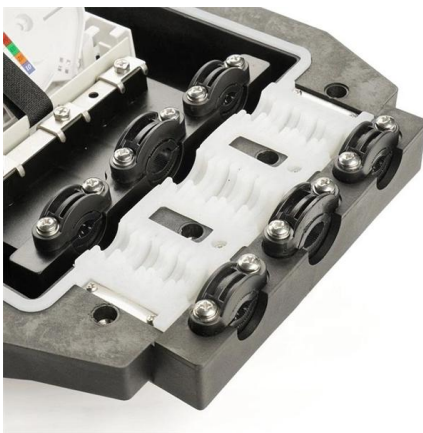

### Fiber optic drop cable patchcord SC/APC

Outdoor fiber optic patchcord also called FTTH drop cable patch cord is a fiber optic cable terminated with connectors at each end which provide a easy way to

### SC/APC FTTH Drop Cable Patch Cord Self-supporting

With easy accessibility to the fiber and simple installation, FTTH cable can be directly

connected to the homes. It is suitable for connecting with

### SC Fiber Patch Cord - FTTH Drop Cable Jumper

The SC Fiber Patch Cord is a pre-terminated FTTH drop cable designed for indoor or outdoor riser applications. It features a single fiber core and is terminated with SC/UPC or SC/APC connectors,

### FTTH pre-connectorised Pullable Connector , SC APC Connector FTTH

These SC APC patch cords are constructed from durable materials such as ceramic ferrules, high-grade plastic, and robust fiber optic cables. It can withstand repeated mating and unmating cycles, bending,