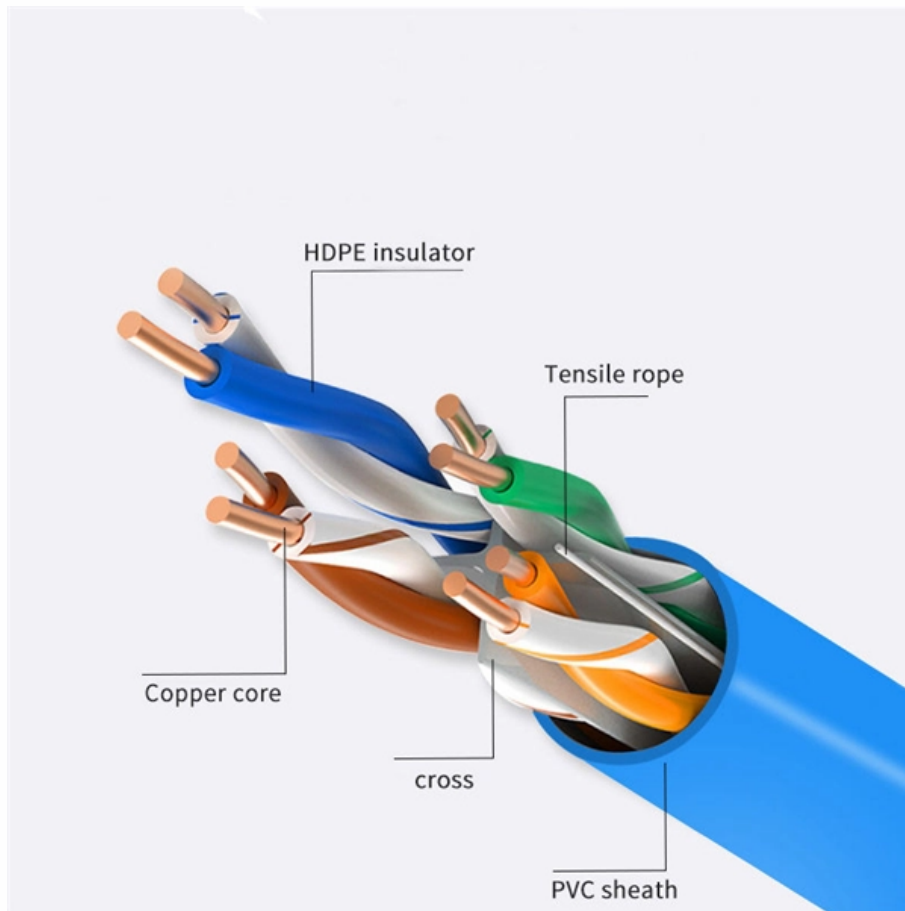

# **Fiber optic drop cable patch cord sc-sc self-operated**

## Fiber optic drop cable patch cord sc-sc self-operated

---

### Fiber optic drop cable patchcord SC/APC

Outdoor fiber optic patchcord also called FTTH drop cable patch cord is a fiber optic cable terminated with connectors at each end which provide a easy way to

### SC Fiber Patch Cord - FTTH Drop Cable Jumper

The SC Fiber Patch Cord is a pre-terminated FTTH drop cable designed for indoor or outdoor riser applications. It features a single fiber core and is terminated with SC/UPC or SC/APC connectors,