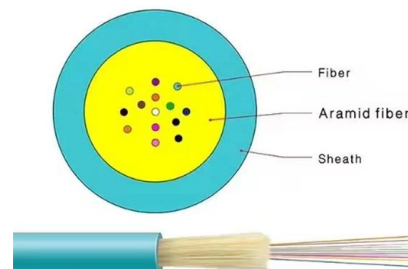

FireFly(TM) Mid-Board Optical Transceivers

Samtec's FireFly(TM) Micro Flyover System(TM) embedded and rugged mid-board optical transceivers take data connection "off board" for up to 28 Gbps per lane with a