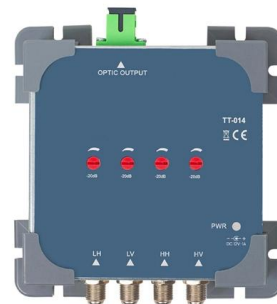

Fibre Optic Panels

FS offers FHD® FAPs and FHU 1U fibre patch panel with LC, SC, MTP®/MPO connectors in singlemode/multimode fibre to deploy medium for high-density fibre optic network applications.