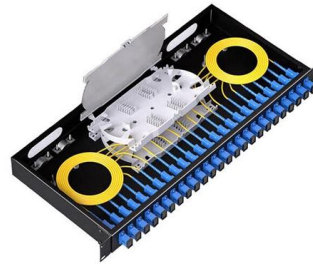

FiberMania Technology , OEM Fiber Optic Solutions

FiberMania specializes in manufacturing high-quality fiber optic patch cords and related connectivity solutions. Through reliable, customizable, and precision

Fiber Optic Patch Cords Guide , Types, Connectors

This guide will help you quickly understand the main types of fiber patch cords and how to choose the right solution for your project - and how ZION

Fiber Optic Connector Adapters , Connectors,

Shop DigiKey's large in-stock selection of Fiber Optic Connector Adapters. View inventory, pricing and order now for same day shipping!