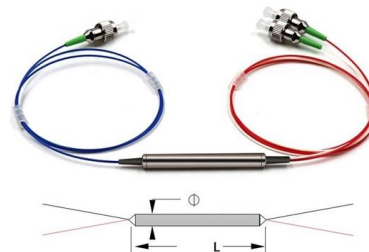

1~30M Armored Fiber Patch Cord Simplex Duplex LC/FC/SC/ST

Anti-rodent fiber optic cable is built in a stainless steel cover that can protect the jumper cable from open circuits, short circuit, and other damage due to rats in restaurants, fast food establishments,