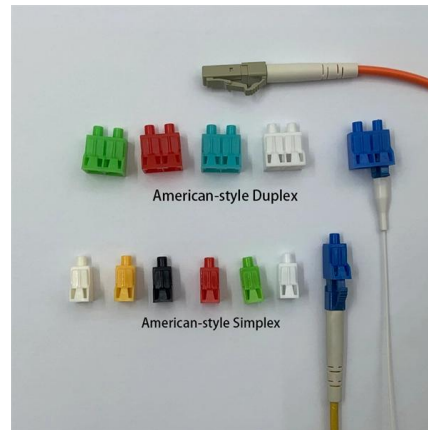

order high-quality Rack Mounted Fiber Optic Patch Panel from our

Fiber Optic Color Code Guide: How to Identify 12 to 144 Core Cables

Complete fiber optic color code reference for 12 to 144 core cables. Learn TIA/EIA-598-C standard colors, ribbon fiber identification, and field tips.

12 core fiber optic patch panel odf

Each type of 12-core fiber optic patch panel is engineered for specific deployment scenarios. The choice depends on factors such as space availability, environmental conditions, scalability needs, and

Specifying High-Density MPO/MTP® Patch Cords for 400G/800G

Comprehensive B2B guide for specifying MPO and MTP® patch cords. Learn about critical pinning rules, Type B polarity, Base-8 designs, and push-pull tabs.