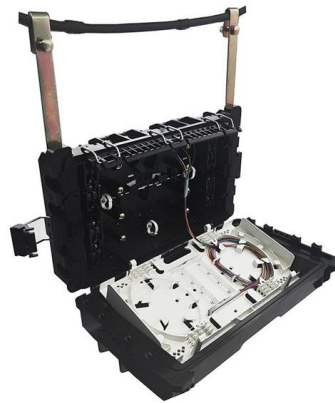

Sockets

Cassette per set: 4 Suitable for number of splice protections: 24 Select variants Item no. CFOC2-AB Dome socket flat 450mm high, 290 x 150mm Construction type: oval Select variants Item no. CFOC

Fiber Optic Wall Plate Outlets Box Optic Socket

Streamline your network termination with our premium Fiber Optic Wall Sockets and FTTH Outlets. Engineered for reliability and ease of use, these indoor optical