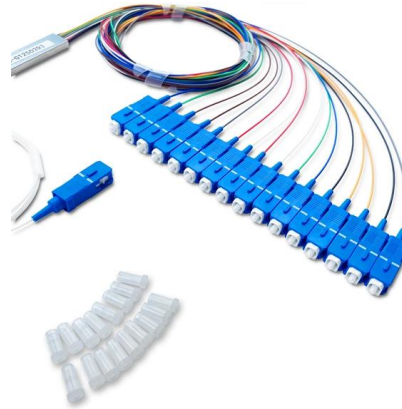

Adam Tas Corridor Energy

Fiber optic socket panel round hole

WebiTelecomms Cabling

Fiber optic socket panel round hole

Fiber Optic Socket Wall Outlet Faceplate 3C-FRB-3A

Fiber Optic Socket Wall Outlet Faceplate Fiber Access Termination Box 3C-FRB-3A fiber termination box provides a mini density wall-mounted solution for next

Fiber Terminal Box 2 Cores SC Wall Outlet Faceplate

This fiber optical socket panel works as the end faceplate for FTTH entering households. It provides user with 2 SC fiber interface. And it's widely used in

Fiber Wall Socket

A fiber optic socket panel is basically a plastic or metal plate mounted on walls and sometimes ceilings to complete a network cabling system. A wall plate also has

Fiber Wall Socket

Fiber Wall Outlet (FWO), also known as Fiber Optic Socket, is a compact and versatile solution that brings seamless connectivity to homes and

Fiber Optic Socket Panel Wall Outlet Faceplate

Overview This mini Fiber Optic Socket Panel fiber optic termination box is used for splicing and termination between indoor fiber optic cable and pigtails with SC or