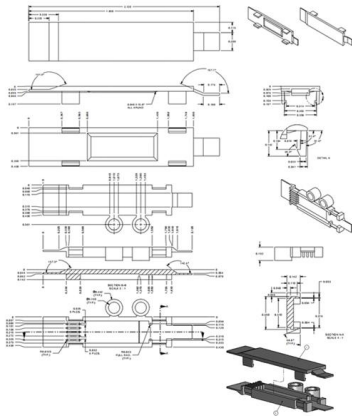

Fiber Terminal Box 2 Cores SC Wall Outlet Faceplate

This fiber optical socket panel works as the end faceplate for FTTH entering households. It provides user with 2 SC fiber interface. And it's widely used in

Fiber Wall Socket

A fiber optic socket panel is basically a plastic or metal plate mounted on walls and sometimes ceilings to complete a network cabling system. A wall plate also has

Fiber Wall Socket

Fiber Wall Outlet (FWO), also known as Fiber Optic Socket, is a compact and versatile solution that brings seamless connectivity to homes and

Fiber Optic Socket Panel Wall Outlet Faceplate

Overview This mini Fiber Optic Socket Panel fiber optic termination box is used for splicing and termination between indoor fiber optic cable and pigtails with SC or