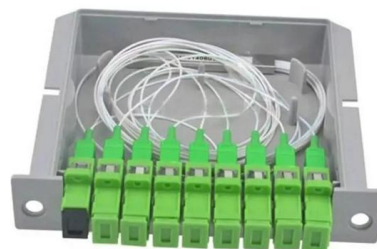

Fiber Optic Socket Wall Outlet Faceplate Fiber Access Termination Box 3C-FTTH-MTM-01 fiber termination box provides a mini density wall-mounted solution for

Fiber Optic Wall Outlet

They are available in 1 port, 2 port, and 4 port configurations, and ideal for connecting drop cable to fiber pigtails in residential FTTH networks. With its low

Fiber Wall Socket: Your Complete Guide to Installation,

Introduction A fiber wall socket (also called an optical termination outlet or FTTH outlet) is the critical endpoint where your home's fiber optic cable

SOCKET AND WALL OUTLET , Foss fiberoptics

The TrueNet® Fibre Optic Wall Outlet from ADC KRONE is used to terminate horizontal fibre cable at the work station in Fibre To The Desk applications

Fiber Optic Socket Panel Wall Outlet Faceplate ATB

Fiber Optic Socket Panel Wall Outlet Faceplate Mini Fiber Access Termination Box (ATB) Single Fiber This mini Fiber Optic Socket Panel fiber optic termination box

Fiber Wall Outlet Socket Panel Faceplate