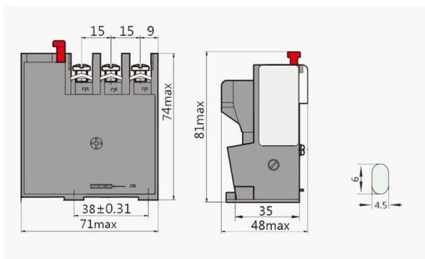

Fiber Optic Drop Cable: An Ultimate Guide for 2024

This comprehensive guide delves into fiber optic drop cables, exploring their types, applications, specifications, key considerations for

Tender for Supply of Fiber Optics Cable and Accessories

The Energy Fiji Limited (EFL) is requesting for bids from Fiber Optics manufacturers, authorized distributors or resellers for the supply of Fiber Optics Cable and accessories, listed in Section 12 of

Telecom Fiji picks Kordia and Ciena for Savusavu to Labasa Fibre

Telecom Fiji has completed the Savusavu to Labasa Fibre Project, enhancing digital connectivity across Vanua Levu. This marks the completion of the critical backbone infrastructure,