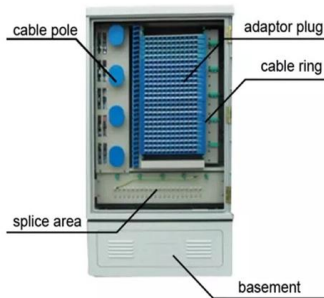

Cabinet Export Data Fiji , Cabinet Exporters of HS Code 84198900

Get Cabinet Export Data Fiji Of HS Code 84198900 With Buyers And Suppliers' Details, Shipment Date, Price, HS Code, Ports, Quantity And More.