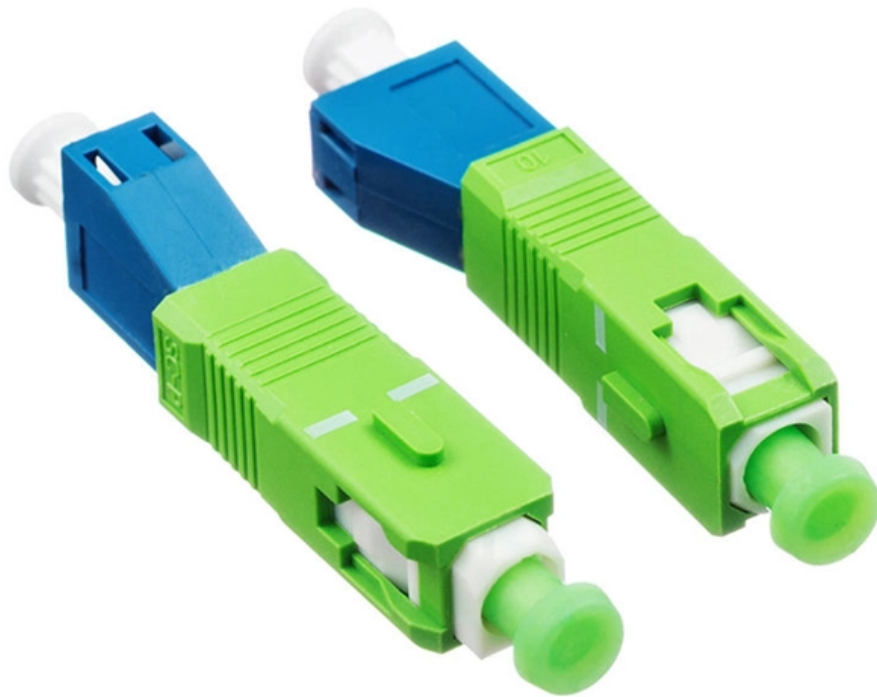

Adam Tas Corridor Energy

Finished Corner Mesh Cable Tray

Finished Corner Mesh Cable Tray

Wire Mesh Cable Trays

Our mesh cable trays are available in galvanised, stainless steel, or electro-zinc finishes, providing high resistance to corrosion and mechanical stress. Each

WIRE MESH CABLE TRAYS - Demka Electrical Suppliers

Wire mesh cable trays are made by compounding wire cable conduits with horizontal wires running vertically every 100 mm and vertical wires running horizontally every 50 mm.

2. Imported design is convenient for expansion.

The design of two inlets saves space and allows for rear line entry.

Wire Mesh Cable Tray Solutions o PFLITSCH

It can be individually assembled using only two tools: in just a few steps, you can make bends, corners, offsets and reducers from a straight trunking section by cutting away any wire not needed with our

NavePoint Wire Mesh Cable Tray Corner Bar

The Corner Bar offers the perfect way for mounting and securing wire mesh cable trays to the ceiling. The electro zinc plated finish protects the Corner Bar from