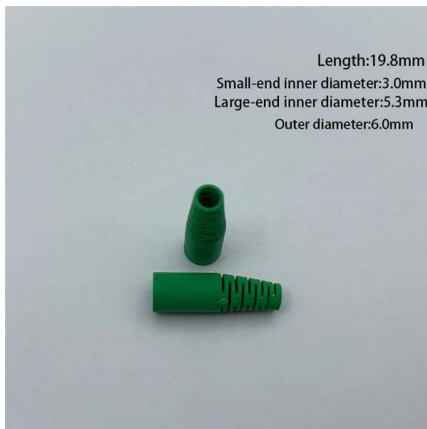

Wire Mesh Cable Tray

Wire Mesh Cable Tray - Cable Tray Wire Mesh Cable Tray Perforated / Box Cable Trays The second generation open type wire mesh cabletray designed by

Quick Install Guide: Cutting & Bending 10-ft. Mesh Cable Trays for

Learn how to cut and bend 10 ft. mesh cable trays for corners in commercial offices. Improve structured cabling for PoE, fiber, power, and control cables with

Wire Mesh Cable Trays

The welded wire cable tray is also named wire basket cable tray according to the forms of the configured welded wire mesh structures. Our wire mesh cable trays

Wire Mesh Cable Tray System

Wire Mesh Cable Tray System for Channeling of Cable Wiring A Simple-to-Install basket cable tray for safe and proper installation of facility wiring in the ceiling and under the floor.