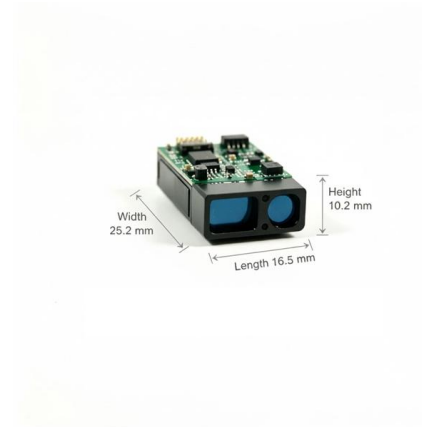

Wire Mesh Cable Trays , Welded Steel Cable Trays

Durable welded wire mesh cable trays for industrial, commercial, and AI data center cable management--flexible, scalable routing.

Cablofil Cable Management , Legrand

Cablofil® Products Cablofil is the global gold standard for total cable management. Explore the one-stop shop for innovative, fast, and dependable cable management systems including wire mesh tray,