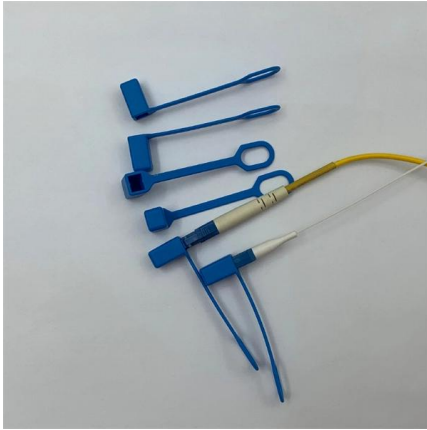

Fintech Intelligent Patch Panel