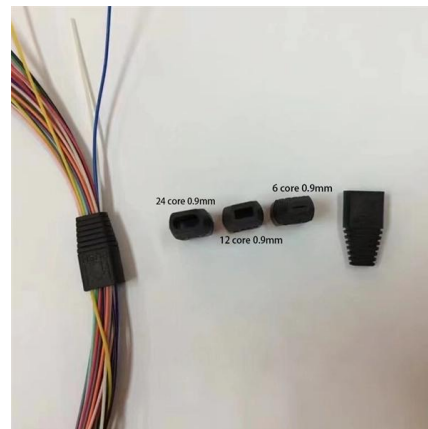

Cable tray

In the electrical wiring of buildings, a cable tray system is used to support insulated electrical cables used for power distribution, control, and communication. Cable