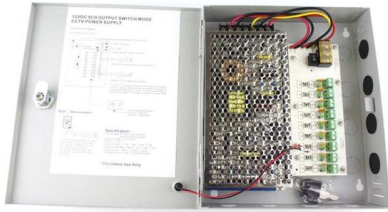

Cable Trays , Cable Management Trays