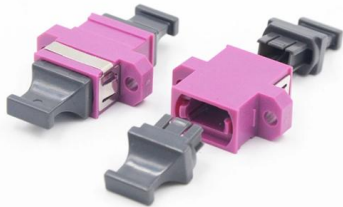

Lighting Circuits using junction boxes

Lighting Circuits Lighting circuits using junction boxes. Junction Boxes An alternative method, this uses the same wiring principles as the looped ceiling roses, but here

Amazon : Junction Box For Light Fixture

UL Listed 4-Inch Round Shallow Electrical Box - 1/2-Inch Deep Metal Ceiling Pancake Junction Box for Outlets, Ceiling Lights, Fixtures & Wiring, 6 Cu. in. Capacity