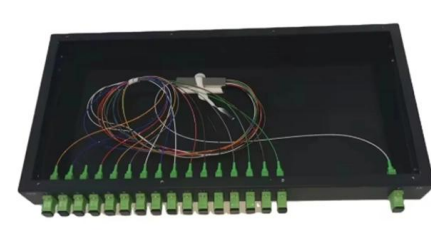

Best Power Over Ethernet Switches / Top-Rated --

Find the best Power Over Ethernet Switches for your project (Home, Commercial, Industrial). Fast, FREE Shipping. US-based Support. Lifetime Guarantee.