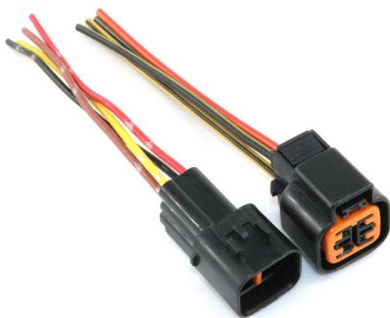

# **Four-core single-mode armored fiber optic cable**

## Four-core single-mode armored fiber optic cable

---

### **Armored 6 Strand Indoor OS2 Fiber Distribution Cable,**

Our Steel Armored Fiber Optic Cable features Rodent Resistant Spiral Steel Armor, 6 strands of OS2 9/125um Singlemode Corning® SMF-28® Ultra core, and a

### **4 Core Armoured Fiber Optic Cable with OWIRE Solutions**

A 4 core armoured fiber optic cable consists of four individual optical fibers encased within a protective metallic or non-metallic armor layer. These