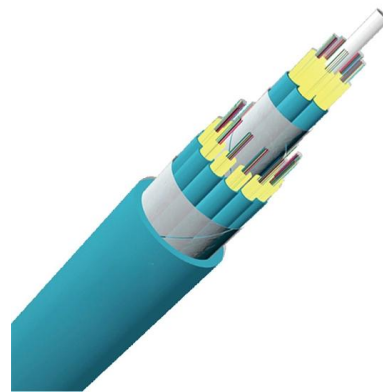

## FLYPROFiber

Experience unmatched speed and performance with this advanced fiber optic cable. Easy Installation and Connectivity--- The OS2 LC 6-core outdoor armored fiber

## 550meters LC Armored Optical Cable, Single-mode, 2-core, 4-core, 6-core

About this item Durable LC armored optical cable designed for outdoor use, Available in multiple core options (2, 4, 6, 8) to meet varying connectivity needs for different applications. Single-mode

## Fiber Optic Cable Types Explained

Single mode fiber optic cable is made up of a small diameter glass or plastic core surrounded by cladding, which is a layer of reflective material. This small