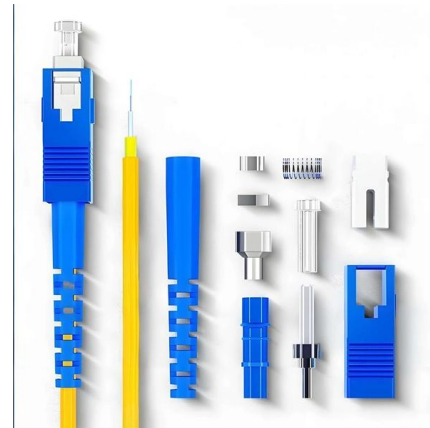

24 Core Joint Box High Quality FTTX Fiber Splice Closure ONU

24 Core Joint Box Fiber Optic Splice Closure, also known as a fiber optic junction box or optic joint closure, is a critical component designed for protecting.

Industrial Fiber Optic Distribution Boxes , 1-24 Cores

We offer a wide range of 1-24 core FDB boxes and ODF cabinets for indoor/outdoor FTTX deployment. Durable, IP65 rated, and easy to install. Browse our models