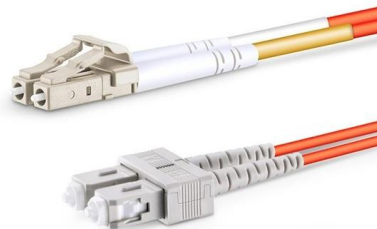

Ultra Fiber Optic Distribution Box, 12 Core FTTH Terminal Enclosure

[Versatile Fiber Optic Management] This 12-core ftth fiber optic terminal box is designed for seamless integration of incoming and drop cables. it provides efficient splicing winding storage and distribution