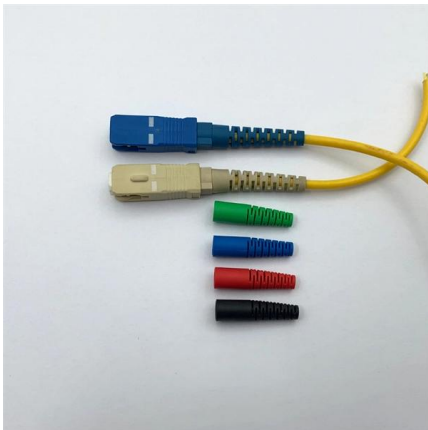

Ultra Fiber Optic Distribution Box, 12 Core FTTH Terminal Enclosure

[Versatile Fiber Optic Management] This 12-core ftth fiber optic terminal box is designed for seamless integration of incoming and drop cables. it provides efficient splicing winding storage and distribution