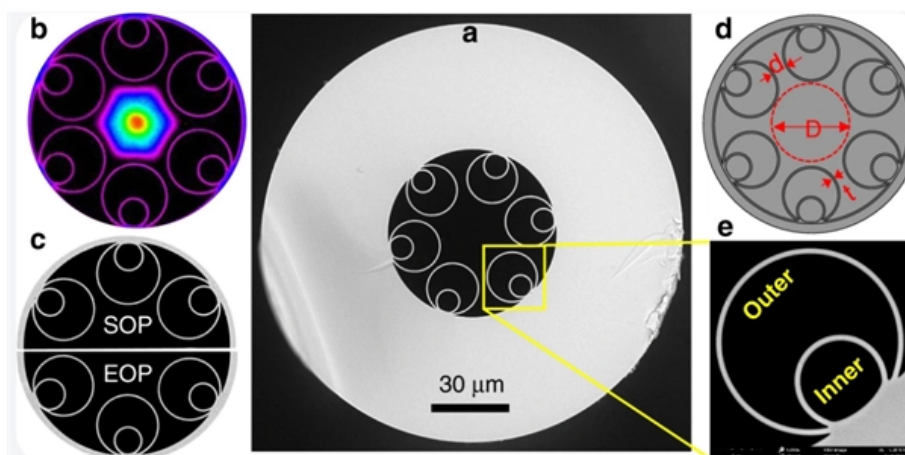

French Fiber Optic Terminal Box 8 cores

French Fiber Optic Terminal Box 8 cores

8 Cores Terminal Box with 3 Ports for Fiber Optics

The 8 Cores Terminal Box with 3 Ports is a high-quality optical distribution box that can be used as a termination point for the feeder cable to connect with two cables

HTB8007-8C 8-Core Indoor Fiber Optic Terminal Box -

The 8 Core Indoor Fiber Terminal Box is a durable and versatile

24 Port Outdoor Fiber Optic Distribution Box , AZE

AZE's Outdoor Fiber Optic Distribution Box is applicable in FTTH project and suitable for building's outer walls application; They can

The 8 ports terminal box supports a variety of front adapter panel, allowing

FTTX 8 Cores Fiber Terminal Box

The 8 Cores Fiber Terminal Box is a device that is used in fiber optic communication networks to protect and manage fiber optic cables. It provides a termination point