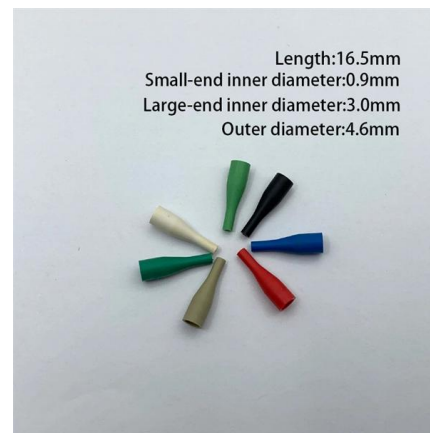

FTTH 8 Core Fiber Optical Cable Distribution

Buy high-end and discount ftth 8 core fiber optical cable distribution box/termination box with plc splitter from our factory. As one of the leading manufacturers and