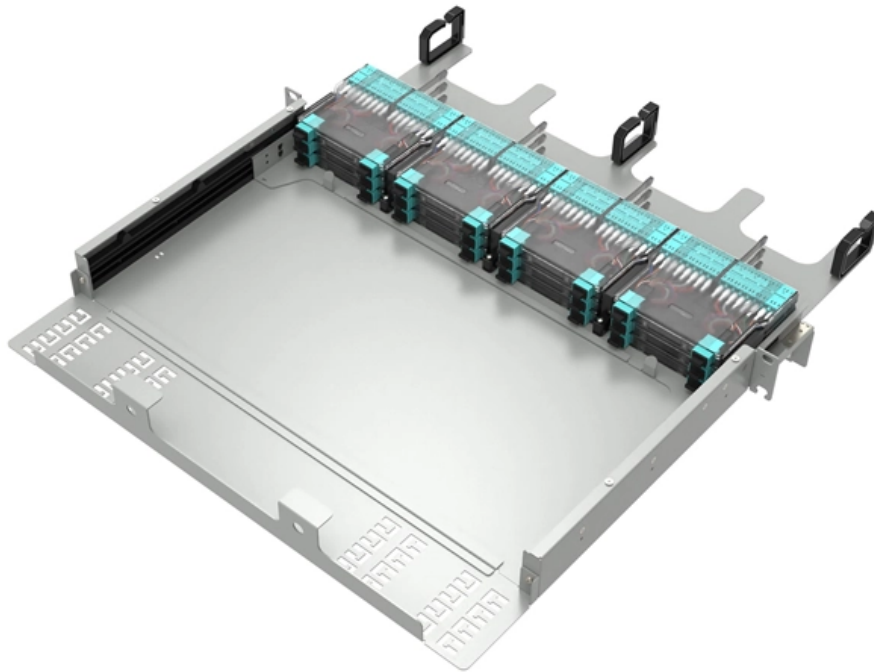

Adam Tas Corridor Energy

Fully Enclosed Cable Trays