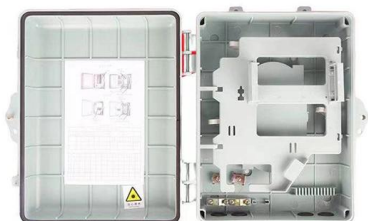

switches application. Our

Cloud Gateway Fiber

Desktop 10G Cloud Gateway with integrated 4-port 2.5 GbE switch, selectable NVR storage, and full UniFi application support.

Solutions , Nokia

Optical networks Nokia optical network solutions for transport networks with advanced coherent optical engines, scalable open optical line systems, and AI

How to use Ubiquiti SFP ports for fiber optic connections

This guide breaks down exactly how to use SFP ports on UniFi switches and gateways for fiber connections, what modules you'll need, and a few real-world tips that'll save you time and money.