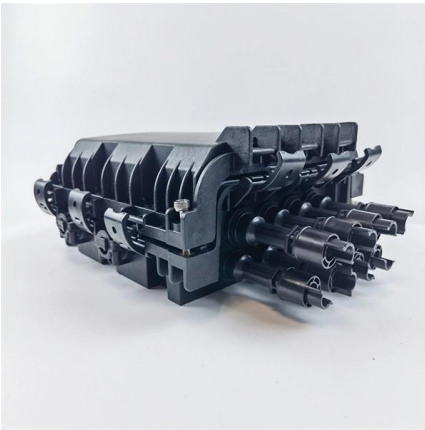

TOP 5 Cable Tray Manufacturers in Germany

In this article, we'll take a look at some of the top cable tray manufacturers in Germany, including Pohlcon, Duelco, Bayka, and others. These

Ladder Cable Tray

Manufacturer of Ladder Cable Tray - Ladder Type Cable Tray, Hot Dip Galvanized Ladder Tray, Mild Steel Cable Tray and Perforated Cable Trays offered by Ralbo

PATNY Ladder Type Cable Trays (LTCT)

Patny Ladder type cable trays. Patny Systems designed cable trays to provide an efficient and economical method of cable management. Reach us today.

CABLE LADDER TRAY

Cable tray system components and cable ladder tray system components have been declared electrically non conductive. An overall accuracy of surface resistance has been guarantee: surface