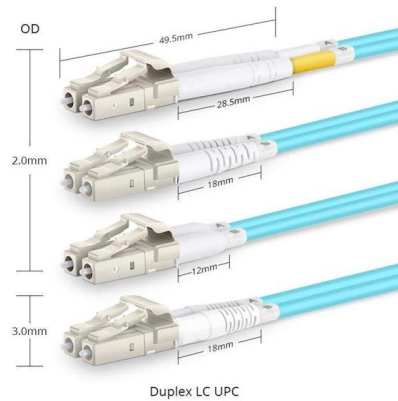

Ladder Cable Tray In Germany, Ladder Cable Tray Manufacturers

Call The Best Ladder Cable Trays Suppliers in Germany! We, one of the well-known Ladder Cable Trays Suppliers and Exporters from Germany, offer a comprehensive range of cable trays

Cable Ladder Horizontal Elbow

Cable Ladder Horizontal Elbow, Find Details and Price about Cable Tray Cable Ladder from Cable Ladder Horizontal Elbow - Jiangsu Zexin Electric Technology