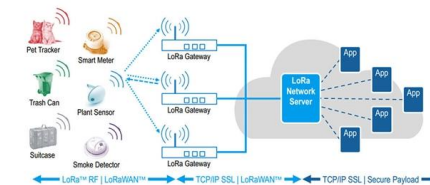

Ghana Building Materials Standards , PDF , Adhesive , Concrete

Ghana Building Code - Part 08 - Free download as PDF File (.pdf), Text File (.txt) or read online for free. This document provides an overview and list of standards for building materials in Ghana. It covers

Why Sandwich Panels Are the Smart Choice for Homes,

Sandwich panels with PIR or PUR cores provide high thermal resistance (R-value), keeping interiors cooler and reducing energy bills--critical in