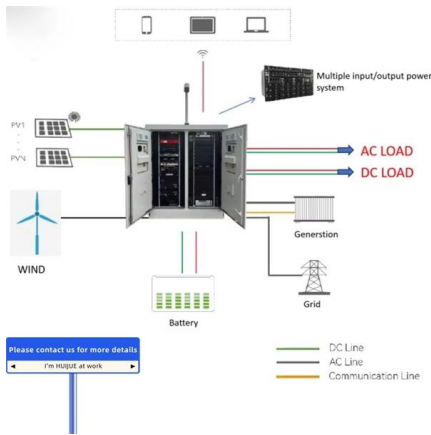

Adam Tas Corridor Energy

Gigabit Aggregation Switch for 200 Monitoring Units

Gigabit Aggregation Switch for 200 Monitoring Units

750 Series Campus Switches 8-Slot and 5-Slot Modular

The 750X series enables both Layer-2 & Layer-3 designs, enabling scalable designs based on open standards for networking, while reducing complexity, automating provisioning and monitoring and