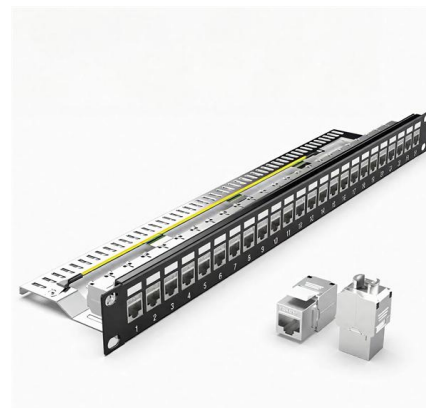

C-DOT CSX-200 Layer2/Layer3 Aggregation switch

Switching capacity of up to 160 Gbps Ethernet Ring Protection Support Standard and secured Management interfaces using CLI, console, SSH Digital Diagnostic Monitoring (DDM) support for