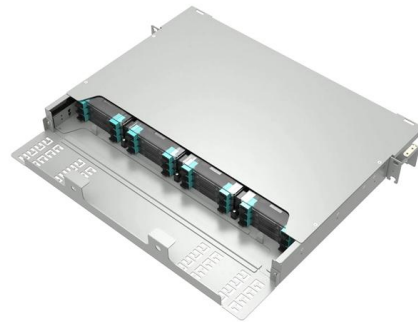

Tripp Lite

Shop Tripp Lite by Eaton Hardened Gigabit Fiber to Ethernet Media Converter 10/100/1000 Mbps RJ45/SFP 10?° to 60?°C Unknown products at Best Buy. Find low everyday prices and buy online