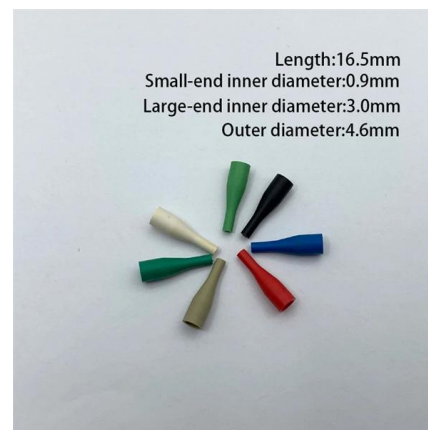

FTB-104B Plastic Shell 4 Ports Fiber Customer Terminal

Introduction: FTTH model of Fiber Optic Terminal Box is a newly developed by our company for application of FTTH. The box is light and compact, especially