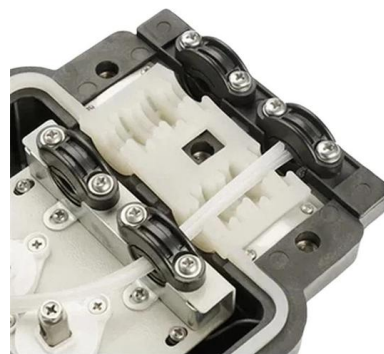

RiteAV RiteAV

Brand: RiteAV Color: Blue Features: Laser optimized multimode fiber capable of 10 Gigabit up to 300 meter an 40 Gigabit up to 100 meters. Jacketed in Standard Zip Cord, OFNR Resistant to Electrical