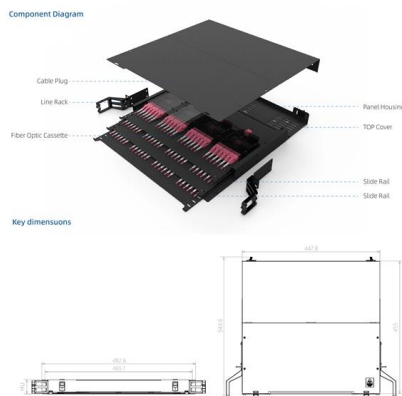

Company Profile

Company profile GISMA Steckverbinder GmbH
GISMA is one of the world's leading manufacturers of electrical, fiber optic and hybrid circular connectors.

GISMA connector solutions

available in bronze, titanium and stainless steel
double o-ring sealing in the mating area dry
mateable low loss fibre optic contacts for single
mode and multimode two different electrical
contacts available

GISMA

Worldwide, GISMA connectors are used in offshore industry, naval technology, research, and renewable energy. GISMA connectors can be assembled with all types of optical fibres, both single-mode and