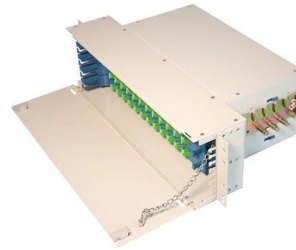

### GISMA Connectors: Wet & Dry Mate Connector

The Series 24 connectors are suitable for smaller design dimensions and ensure a strong

technology connection with a variety of applications. These connectors