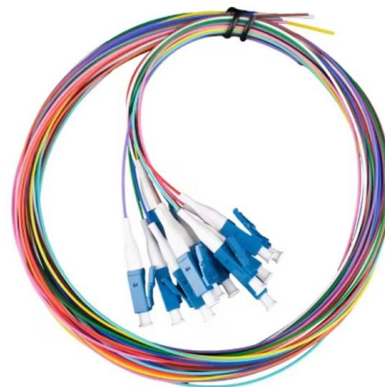

GISMA connector solutions

available in bronze, titanium and stainless steel
double o-ring sealing in the mating area dry
mateable low loss fibre optic contacts for single
mode and multimode two different electrical
contacts available