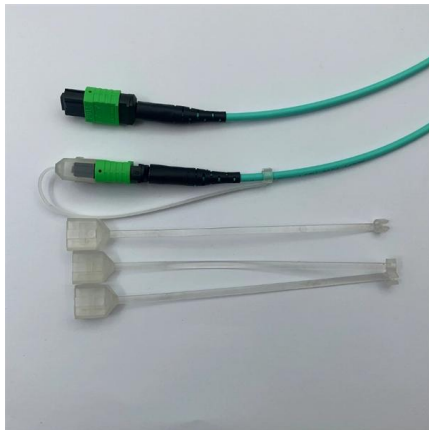

Fiberglass cable ladder

FRP cable tray is available in two colors: gray (polyester resin) and beige (vinylester resin), with custom colors available upon request. A surface veil is applied during