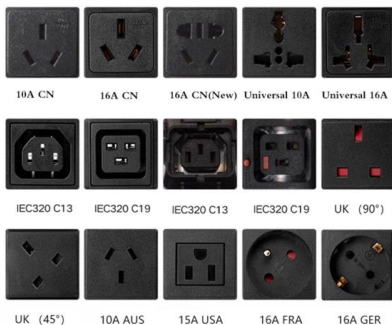

GRP Cable Trays

As Al-Najof Fiberglass, we are proud to offer a comprehensive range of GRP (Glass Reinforced Plastic) cable trays, providing a modern, high-performance solution for cable management in a variety of