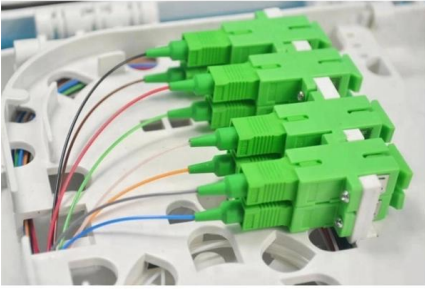

GRP-FRP Carriers

We offer a comprehensive range of GRP-FRP products, including fiberglass cable trays and FRP cable management systems, providing reliable and durable

FRP Cable Tray

FRP cable tray is designed for support the power cables and instrumentation wires in power plants, oil refineries, oil platforms, ships and pulp and paper mills.

FRP Cable Trays and (Glass Reinforced Plastic) GRP

Fiberglass FRP (Fiber Reinforced Plastic) Cable Trays, designed for efficient cable management in industrial and commercial settings.