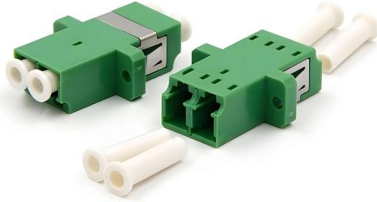

Custom Molded Fiber-Glass Cable Tray , Uniflex

Discover how Uniflex Inc. utilizes custom-molded fiber-glass cable trays to enhance durability and performance in industrial applications. Contact us

Contact Us

For datasheets, pricing, or custom telecom energy solutions, please visit:
<https://www.koskolong.co.za>