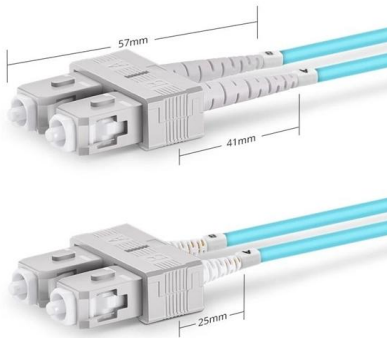

Grenada's well known tray type cable trays Crossword Clue

Answers for Grenada's well known tray type cable trays crossword clue, 6 letters. Search for crossword clues found in the Daily Celebrity, NY Times, Daily Mirror, Telegraph and major publications. Find

Duplex SC UPC