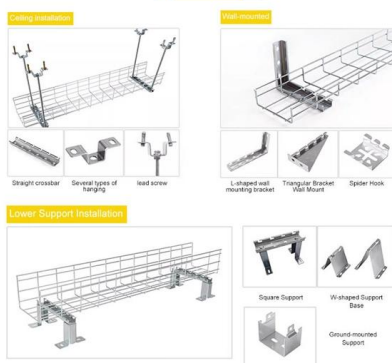

CABLE TRAY, CABLE LADDER, CABLE TRUNKING CATALOGUE

Fitting and accessories. with the same or different width of the cable run. All fittings are available in sizes and types corresponding to the straight cable tray sections. These fittings include: elbow,

Cable Tray Tee - G-STEEL TRADING

Usage: is used to complete the whole project as it is one of the cable tray accessories, that make the cable go through all available space easily as it can

Cable Tray Accessories

DMV Metal Kraits are manufacturer of cable tray accessories, cover, cable tray cover, cable tray tee, cable tray reducer, vertical outer, perforated

INSTALLATION METHOD

Cable Tray Accessories

To facilitate easy installation of cable trays we also manufacture accessories e.g. Vertical bend, horizontal bend, cross and horizontal tee. Our range includes