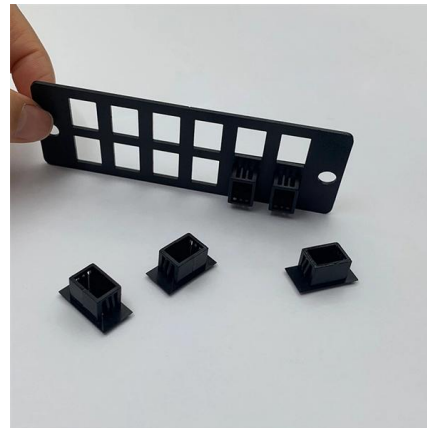

DiversiTech

CABLE TRAY TEES Part No Key Features Data Sheets Part No Content Part Name: X-CTMD-TP-75

HDG MEDIUM DUTY UNITRUNK LADDER EQUAL TEE 300MM

Equal tray tees are used for joining three pieces of cable ladder together. Supplied with integral couplers.