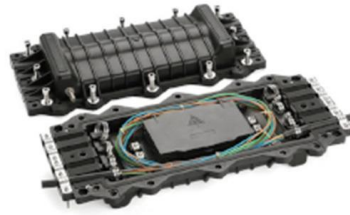

INSTALLATION METHOD

Cable Tray Accessories

To facilitate easy installation of cable trays we also manufacture accessories e.g. Vertical bend, horizontal bend, cross and horizontal tee. Our range includes

Electrical Tees Tray

Buy electrical tee trays & cable management systems online from TradeSparky today. A UK based electrical wholesaler for both domestic & industrial use

Cable Tray Fitting

Cable Tray Fitting - Tee NOTE : Equal or un equal tees can be supplied. When ordering state widths W1xW2xW3