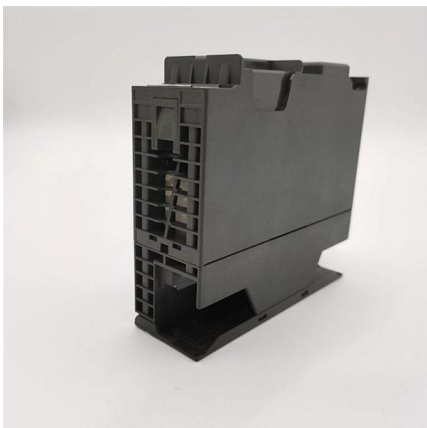

DiversiTech

CABLE TRAY TEES Part No Key Features Data Sheets Part No Content Part Name: X-CTMD-TP-75

HDG MEDIUM DUTY UNITRUNK LADDER EQUAL TEE 300MM

Equal tray tees are used for joining three pieces of cable ladder together. Supplied with integral couplers.