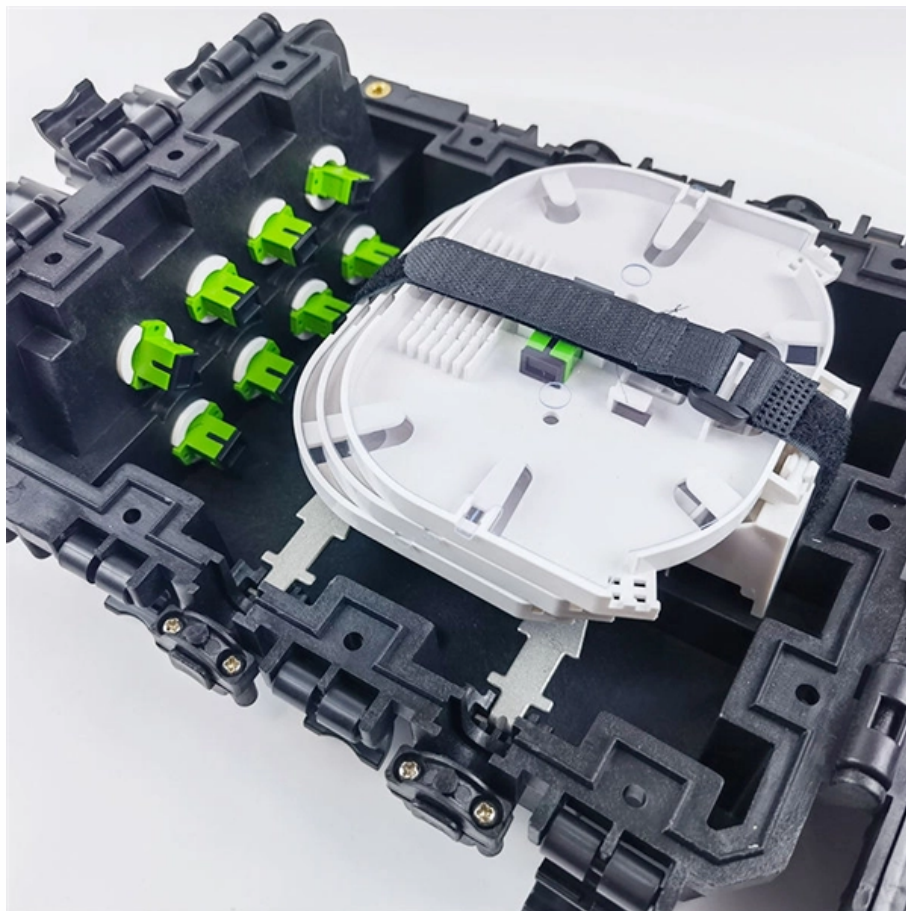

# **Guaranteed quality 2 5G optical network switch**