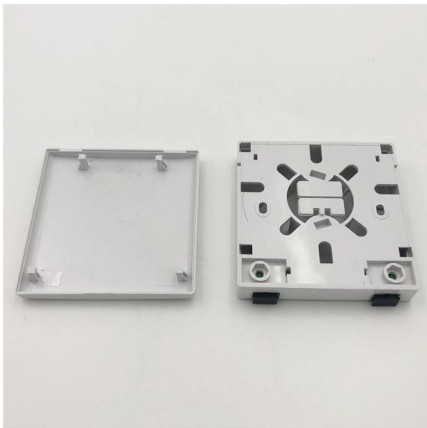

Guinea XRM Lighting Distribution Box-Dongfeng-covering various

XRM lighting distribution box is a lightweight distribution device indispensable for secondary distribution in various industries. With the improvement of electrical component quality and the introduction of

Guinea Low-Voltage Distribution Box (XM)

Lighting/power control distribution boxes and meter boxes are available in universal, outdoor, and transparent-window models. Depending on user requirements, they can be installed either surface

Best Generator Power Distribution Boxes for Temporary and

Power distribution is essential when working with generators, especially for construction sites, outdoor events, and home backup power setups. Choosing the right generator power