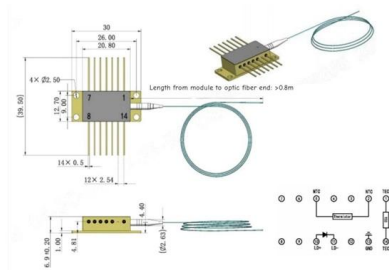

managing power distribution on construction sites, outdoor events, and during emergency

2-Way Distribution Protection Box, IP66 Waterproof Guinea , Ubuy

Designed to withstand harsh weather conditions, the IP66 rating ensures that the box remains fully protected against water and dust, making it ideal for both indoor and outdoor use.

Outline drawings mm