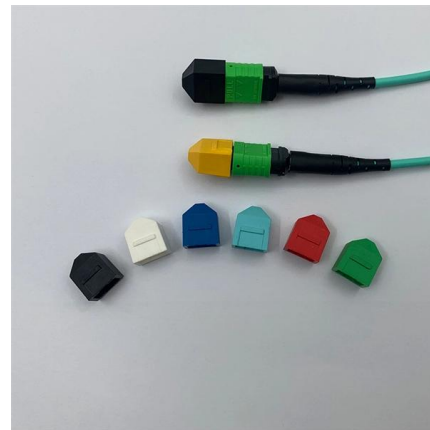

IP65 Waterproof Electrical Junction Box with Fan, Guinea , Ubuy

Shop the best selection of waterproof electrical junction boxes with mounting plate and hinged lid for outdoor use. Get IP65 ABS plastic enclosures for your electrical needs at Ubuy Guinea.