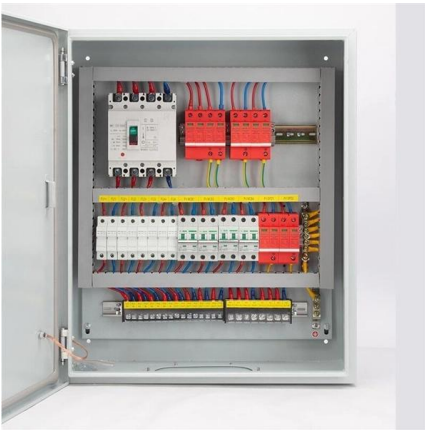

Guoguang Ante All-Plastic IP30 220V 2-3 Position Indoor Use 7-9 Circuit

Guoguang Ante All-Plastic IP30 220V 2-3 Position Indoor Use 7-9 Circuit Air Switch Distribution Box Surface Mounted Strong

WENZHOU SHI LONGWAN GUOGUANG ELECTRIC CONTROL

Founded in 1994, it has been specializing in the production of distribution boxes for 30 years, specializing in "galvanized sheet" materials.

Switch box circuit box distribution box household

Switch box circuit box distribution box household waterproof box circuit breaker box control box electric meter box exposed and concealed brand: GUOGUANG

China Distribution Box, AC Combiner Box, DC Combiner

GUANGPU Electrical Co.,Ltd is a professional Distribution Box, AC Combiner Box, DC Combiner Box Manufacturers & Suppliers in China, focused on the