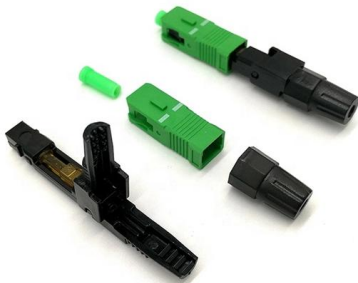

Caja de distribución eléctrica Guoguang ante de 6 circuitos de PVC

Asegure un cableado eléctrico seguro y organizado con la caja de distribución Guoguang ante de PVC. Con un riel integrado y diseñada para uso en interiores, esta caja de 6 circuitos es perfecta para