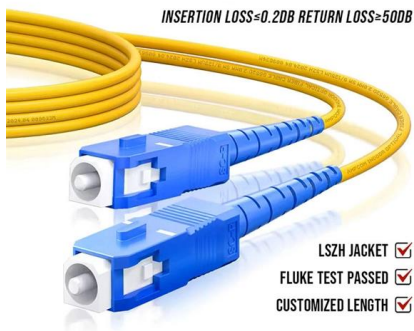

Economical one-household meter box with lock-mounted single-phase

Similar Products Add to My Tags Description
Brand: Guoguang ante Model: YPDB-1 The origin of: Mainland China Province: Zhejiang province Cities: Wenzhou city To apply a matrix to the object: Indoor