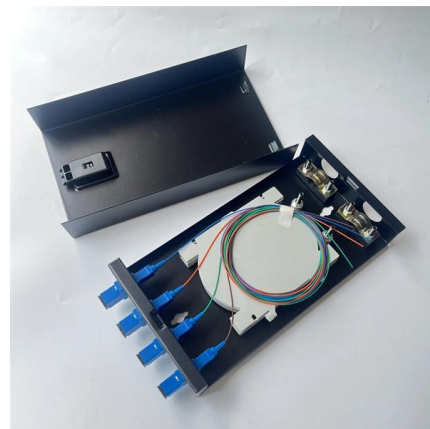

## Calibration Light Sources , Rotalab Scientific Instruments

Calibration light sources are used in optical calibration of many light measurement instruments and devices. Our spectral calibration lamps produce narrow, intense lines of ultraviolet (UV) to infrared