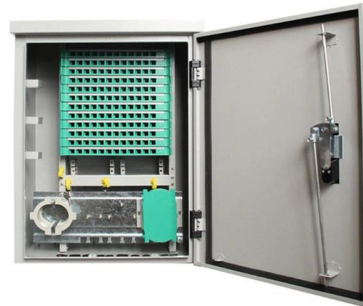

IP65 FT-5ways 158*124*100mm Plastic Electrical

We are a company focusing on electrical enclosures, high-quality distribution boxes, energy storage power supplies and solutions, integrating product development,