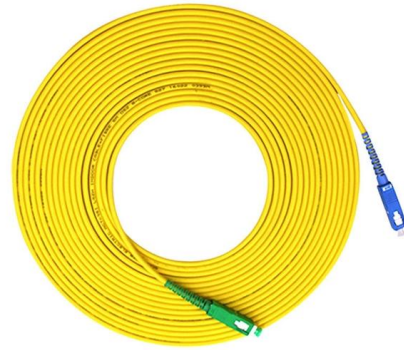

"Distribution Cabinet Shell"

Discover the perfect Sheet Metal Fabrication addition with our Distribution Cabinet Shell. To secure a wholesale quote for sheet metal fabrication, provide detailed drawings and project specs to sheet