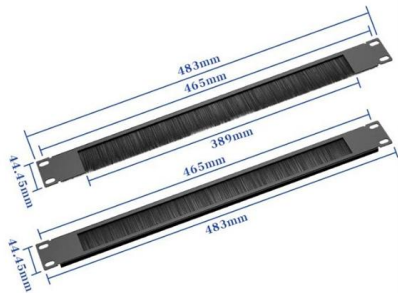

Cable Tray System for Cable Management , Eaton

Need Help Finding Cable Tray Systems? Tripp Lite's wire mesh Cable Tray System accommodates copper network cables, A/V cables and lightweight cables/cable bundles to reduce cable clutter in