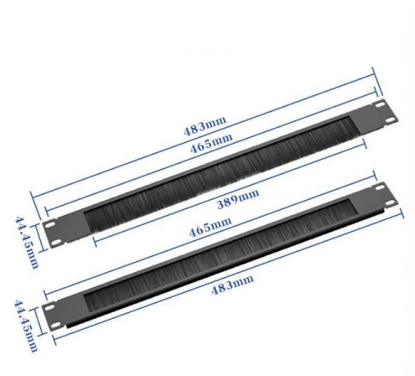

Shop Cablofil , CM000071 , Cable Tray 54 X 100 X 3000mm Ez , Mesh cable

Weve got Cable Tray 54 X 100 X 3000mm Ez at wholesale prices at Wholesale Electrical Supplies | Ideal Electrical - Register Now!