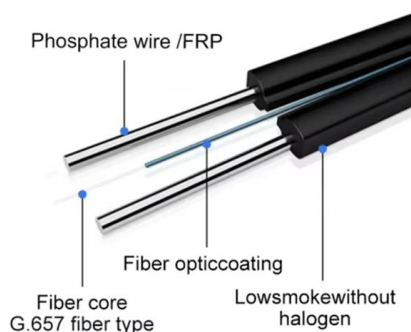

Cable Tray Selector

MP Husky's cable tray selector for choosing the correct tray type (ladder, solid bottom, perforated, wire mesh) and size based on load, cable type and