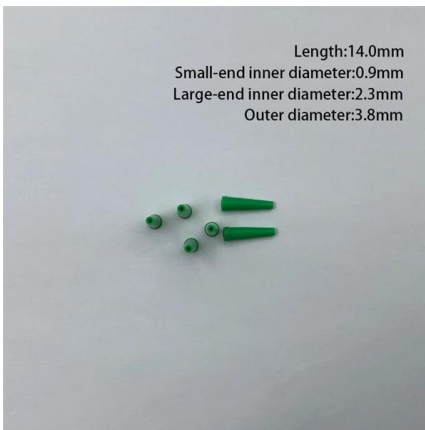

Length:29mm
Small-end inner diameter:3.0mm
Large-end inner diameter:4.0mm

Communication Shelters

These lightweight modular shelters are ideal for rooftop and remote locations, and their factory test assembly ensures easy and trouble-free field assembly. Shipped

Length:14.0mm
Small-end inner diameter:0.9mm
Large-end inner diameter:2.3mm
Outer diameter:3.8mm

High-Quality Telecom Shelter Solutions with Custom Steel Design

Service life: Standing testament to longevity, our shelters promise a remarkable service life of ≥ 35 years, committing to long-term reliability and performance. Sheet structure: Ingeniously constructed with a