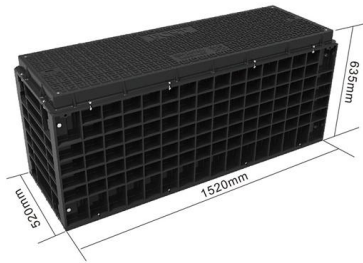

Outdoor Electric Telecom Wall Mounted Industrial

Outdoor Electric Telecom Wall Mounted Industrial Cabinet Air Conditioner Panel Shelter Enclosure Outdoor Network Cabinet, Find Details and