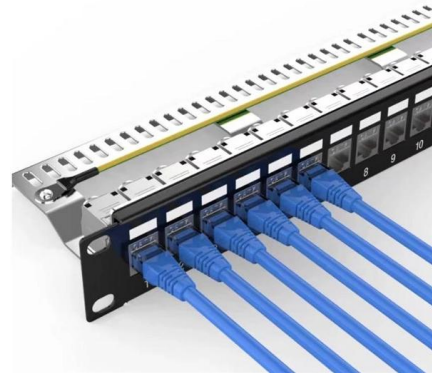

Amazon : Fiber Distribution Box

GELRHONR FTTH Fiber Panel Box Enclosure, 2 Core Fiber Optic Terminal Distribution Junction Box Double-Port SC/APC Type Panel Fiber Box ABS Plastic Outdoor Waterproof Dustproof DIY Case

Fiber Enclosures , Black Box

For convenience, order a rackmount panel that's preloaded with an adapter panel! Accept up to 48 fibers housed within a 1U space.

Fiber Optic Terminal Boxes

The fiber terminal boxes come in a variety of sizes and styles, including wall mount and rack mount enclosures, splice trays, and kits. Wall mount enclosures are typically used for small-scale fiber optic