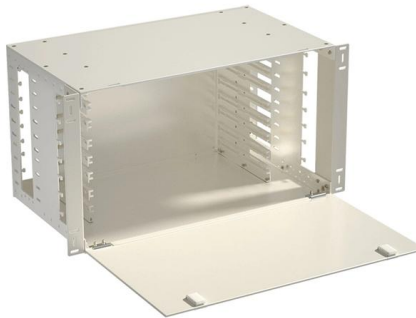

Fiber Optic Enclosures - Cable Organizer

Their features preserve signal integrity and prevent damage to components. Choose from wall mount, patch panel, and rack mount enclosures, plus other accessories

Fiber Optic Home Installation: A Simple Guide for

Network Interface Device (NID): A box where the internet service meets your home's wiring.
Optical Network Terminal (ONT): A device near your

Fiber Optic Wall Plate Outlets Box Optic Socket

High-performance Fiber Optic Wall Sockets and FTTH Outlets for residential and commercial networks. Browse durable indoor optical faceplates, termination

4 Port SC Fiber Termination Box, 4 Cores Splice

This 100*83*30mm 4 port ftth termination box is sc/lc fiber wall outlet that provides fiber connectivity to your enterprise and home, ideal for wall mount and desktop