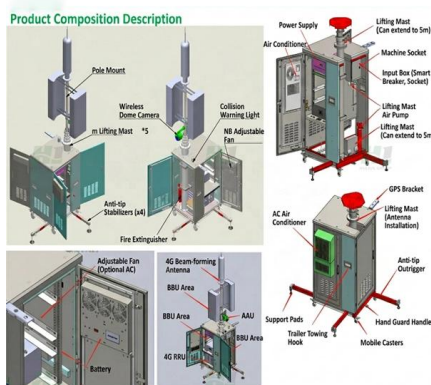

## Home electrical distribution box remote control switch

### Electrical AC/DC Power Distribution Box & Cabinet for Industry

Gopower is a manufacturer of industrial ac/dc electrical power distribution box/board transformer power unit. We manufacturer rtu in scada system and feeder remote terminal unit. Get a power distribution