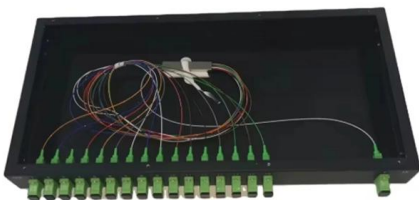

Syantek Remote Control Outlet Wireless Light Switch for

Syantek remote control outlet with wireless for household appliances is suitable for outdoor and indoor use, meeting all your need; Apply to bedroom, bathroom,

Top 10 Smart Home Distribution Boxes for Modern Homes

Compare the top 10 smart home distribution boxes for modern homes. Find the best home distribution box for safety, energy savings, and smart control.

DIY Intelligent Remote Power Switch - Smart Home Automation , KinCony

Rapid Development of Smart Home system-
Rapid Development of Smart Home system _ DIY
Intelligent Remote

7 Best Smart Power Distribution Units (PDUs) of 2025 -

Whether you're setting up a home office or managing a data center, today's top PDUs offer features you might not even know you need. Let's explore