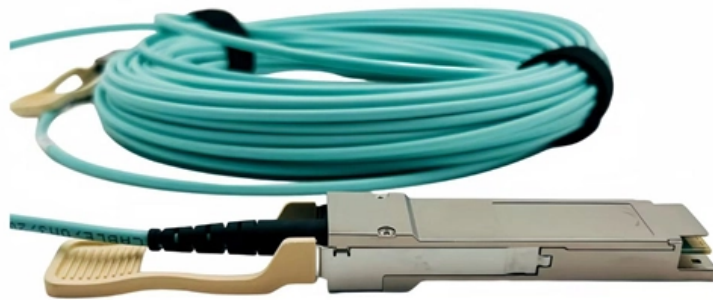

Adam Tas Corridor Energy

Honduras Standard Cable Tray Production

Honduras Standard Cable Tray Production

Top Cable Tray Manufacturers Worldwide: A

Why Consider Regional Expertise in Cable Tray Manufacturing? Each region has distinct standards, environmental conditions, and industry

Cable Tray , EAE Electric , Medium & heavy duty cable

EAE cable trays and ladders provide high-strength cable protection that protects the

cables from external factors. EAE cable trays are mass produced with the 'Roll

8-Port PLC Fiber Splitter Box
12-Port SC Fiber Splitter Box

Size: 235*215*75mm
Material: ABS, IP65,

Intumescent cable tray pillow

Installing an intumescent cable tray pillow will provide up to 4 hours fire protection, expanding and sealing cable trays.

Contribute to [annontopicmodel/unsupervised_topic_modeling](#) development by creating an account on GitHub.

Cablofil CF Series Open Cable Management

Cable tray straight sections: come in easy to handle standard 10' lengths. Large mesh size (2" wide by 4" long): allows cable installers to route cables in and out at any point without cutting the tray; 1" to 6"