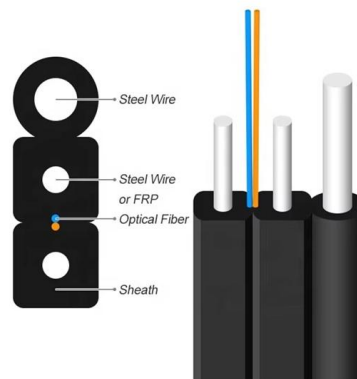

Codes and Standards , Cable Tray Institute

The Cable Tray Institute is making available the current edition of this practical guide for the proper installation of aluminum or steel cable tray systems. These guidelines will be useful to engineers,