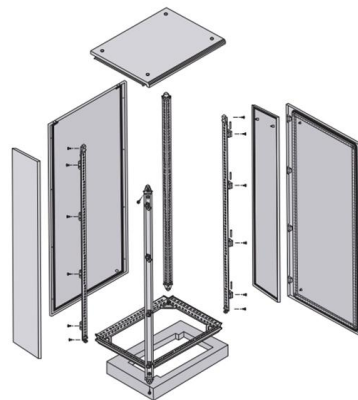

Adam Tas Corridor Energy

Honduras Standard Cable Tray Production

Honduras Standard Cable Tray Production

Top Cable Tray Manufacturers Worldwide: A

Why Consider Regional Expertise in Cable Tray Manufacturing? Each region has distinct standards, environmental conditions, and industry

Cable Tray Manufacturing Line

Learn about the production stages, advantages, and key considerations for high efficiency and quality.

Florida's coronavirus deaths: a tribute to their lives

This tribute represents a fraction of the state's victims from the ongoing pandemic.

Cable Tray , EAE Electric , Medium & heavy duty cable

EAE cable trays and ladders provide high-strength cable protection that protects the

cables from external factors. EAE cable trays are mass produced with the 'Roll

8-Port PLC Fiber Splitter Box
12-Port SC Fiber Splitter Box

Size: 235*215*75mm
Material: ABS, IP65,

Intumescent cable tray pillow

Installing an intumescent cable tray pillow will provide up to 4 hours fire protection, expanding and sealing cable trays.