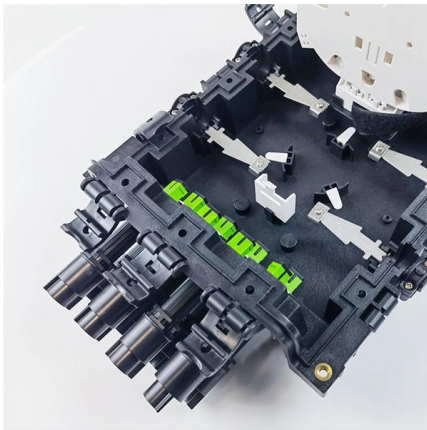

Jenngao IP68 Waterproof Cable Connection Box, Horizontal for Fiber

About this item High Quality - The fiber optic connector box is not only waterproof, but also prevents vibration, shock, cable stretching, twisting, etc. It also prevents material aging caused by heat, cold,

Fiber Splice Closures

Explore reliable optical fiber splice closures for network deployment. Our closures prioritize reliability, installability, and flexibility.

INSTALLATION METHOD

24 Cores Waterproof IP65 Fiber Optic Splice Closure with 2 In 2 Out