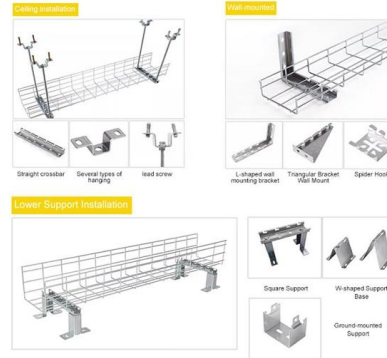

INSTALLATION METHOD