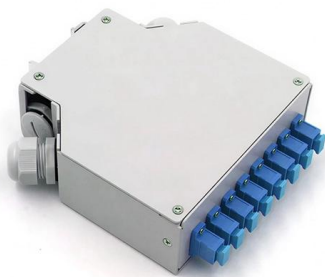

Adam Tas Corridor Energy

Horizontal Waterproof Fiber Optic Splice Box

Horizontal Waterproof Fiber Optic Splice Box

Fiber Optic Enclosures & Distribution , Splice Closure, Terminal Box

Fiber optic enclosures and distribution equipment are essential components in any fiber network infrastructure. These devices protect fiber splices, organize cable connections, and provide

Jenngao IP68 Waterproof Cable Connection Box, Horizontal for Fiber

About this item High Quality - The fiber optic connector box is not only waterproof, but also prevents vibration, shock, cable stretching, twisting, etc. It also prevents material aging caused by heat, cold,