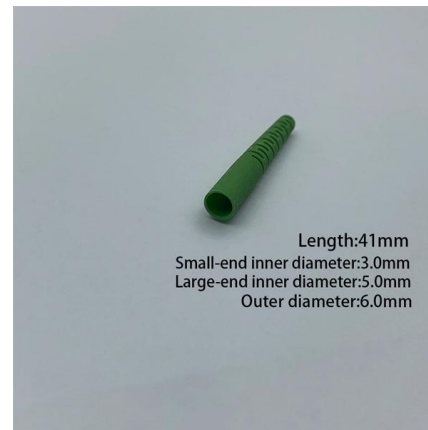

[2026 hot selling] mini optical cable splice box_ip68 waterproof_4/8/12

1688 procurement mini fiber optic splice closure, ip68 waterproof, available in 4/8/12 fiber options. ideal for fttH, low-voltage wells, home and office wiring. wholesale prices available for