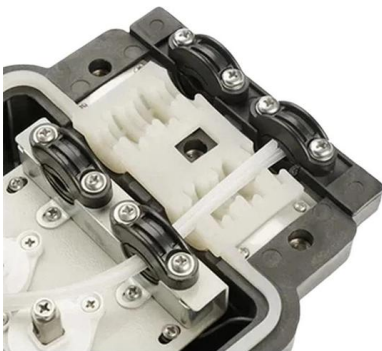

Waterproof Horizontal Type 24 Core Fiber Splice

This small horizontal fiber splice closure is a compact and durable enclosure designed to protect and manage fiber optic splices in small-scale outdoor

Fiber Splice Horizontal Closure

Fiber splice horizontal enclosure includes 6 trays and accommodates up to 144

Horizontal Waterproof Outdoor Fiber Optic Splice Closure

A fiber optic splice closure protects links. It's a strong box for wires. This closure has a two-part base. Plus, it includes six entry ports. Closures keep water out well.

Wall Mount Cabinet Server Racks

Waterproof 192 Core Horizontal Fiber Splice Closure -

The inline splice enclosure is suitable for protecting fiber cable splices in straight through fiber applications, ideal for outdoor use. Its operating temperature ranges