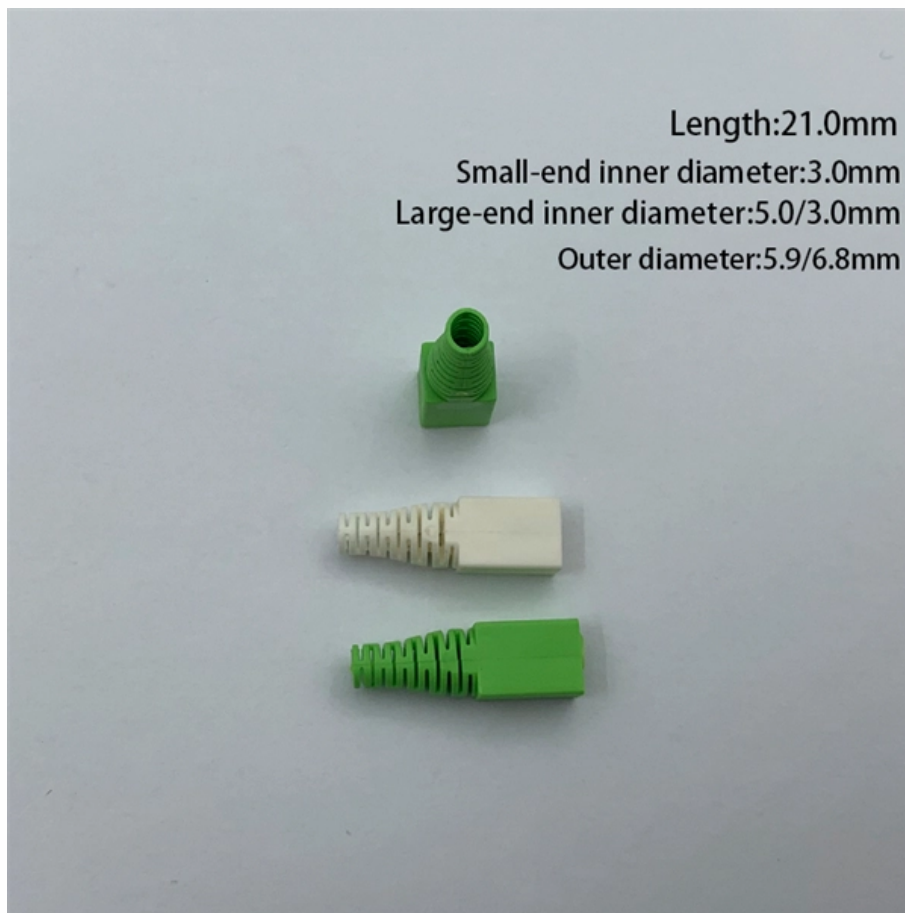

Adam Tas Corridor Energy

Hospital PDU Power Distribution Unit 4U