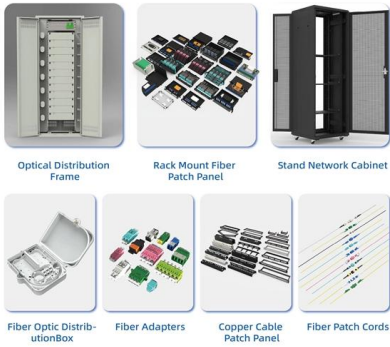

Hospital PDU Power Distribution Unit 4U

An Extensive Library of Self-Developed Products