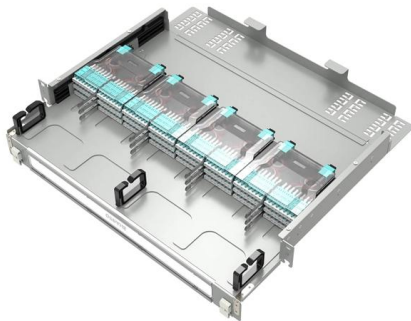

PowerGuard Outdoor 115 VAC 60/400 Hz Military AC-AC Frequency

PowerGuard Outdoor is a defence-grade frequency-conversion platform that combines three critical capabilities of modern defence platforms in a single compact system: frequency conversion (50 Hz

Server Technology Rack Power Distribution Units , Legrand

Get the rack PDU needed for your lab, data center or telecommunications operation. Enjoy reduced downtime, improved energy utilization and more. Learn more.

What Is a Power Distribution Unit (PDU) and How

A power distribution unit (PDU) is essential for delivering reliable power to IT equipment within a rack. Unlike a basic power strip, a PDU is

Medical Power Distribution Units (PDU)

Power distribution unit

Cabinet PDU with access doors open A power distribution unit (PDU) is a device fitted with multiple outputs designed to distribute electric power, especially to racks of computers and networking