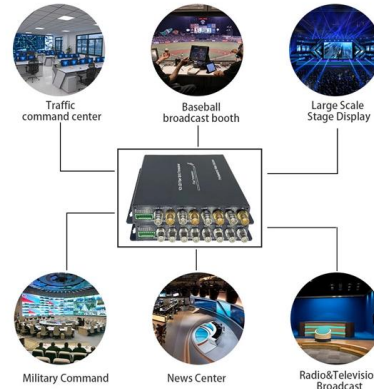

What Is a Power Distribution Unit (PDU) and How

A power distribution unit (PDU) is essential for delivering reliable power to IT equipment within a rack. Unlike a basic power strip, a PDU is

Medical Power Distribution Units (PDU)

Power Protection ? The PDU provides an outstanding solution for power distribution, incorporating advanced safety features, remote communication,

What is a power distribution unit (PDU)?

A power distribution unit (PDU) is a device for controlling data center electrical power. The most basic PDUs are large power strips without surge protection. They are designed to provide

What is a Power Distribution Unit?

Need a safe way to distribute power in critical systems? Learn how PDUs function, where they're used, and how proper wiring prevents failure or overload.