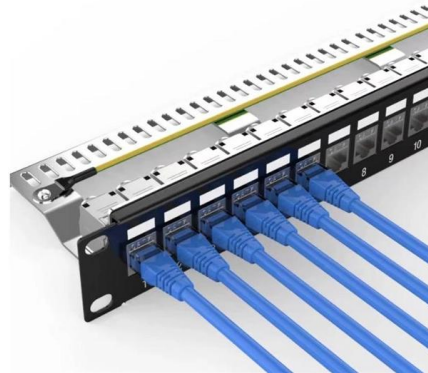

Plastic Circuit Breaker Box

The LeMotech 4 Way Plastic Circuit Breaker Box is a high-performance power distribution solution designed for both indoor and outdoor applications.

18 Way Outdoor Breaker Box IP65 ABS Plastic Din Rail