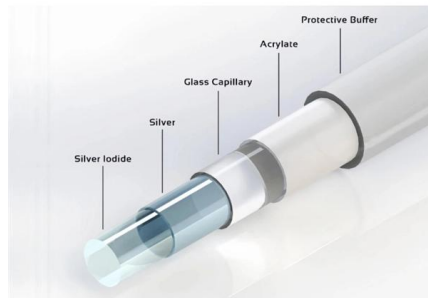

Outdoor Weatherproof ABS Plastic Electrical Box with Hinged Cover

?Wide Application?- This weatherproof electrical box is suitable for various applications, such as marine, holiday lights, power supplies,