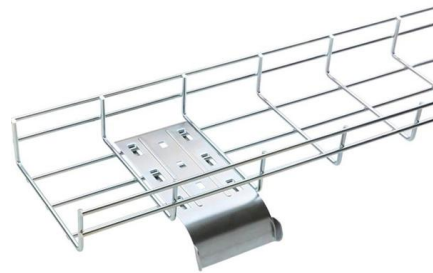

Waterproof Distribution Box , IP65 Plastic DIN Rail

Each enclosure delivers dependable IP65-IP68 sealing for outdoor and industrial use, with options for plastic waterproof distribution box housings and DIN rail