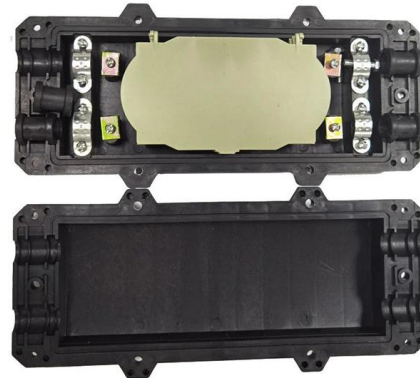

Statista

Find statistics, consumer survey results and industry studies from over 22,500 sources on over 60,000 topics on the internet's leading statistics database

EKDB10 Distribution Box , IP65 Plastic Waterproof

EKDB10 series waterproof distribution box, made of durable PC engineering plastics, offers excellent mechanical strength and weather resistance. Designed to meet