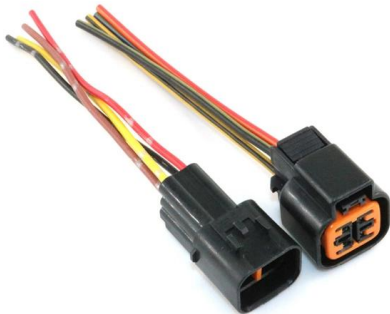

Where Should I Place My Meter Box

Planning on moving your meter box? Find out where you can put your meter box and where we would recommend in this expert information guide.

The installation requirements for the distribution box

A distribution box is the heart of any electrical system. It takes the incoming power and safely distributes it to different circuits throughout your