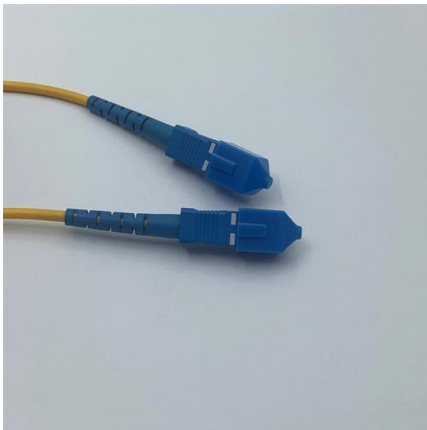

Fish-02 Fiber Optic Drop Cable Clamp

FISH-02 series drop fiber optic cable clamps are tension clamps for FTTH drop cable. Fish FTTH fiber optic clamps, can be used in anchoring, turning,