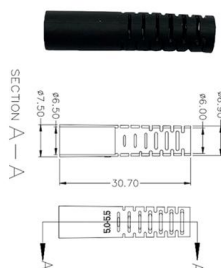

YK Fiber Optic Drop Cable Clamp

YK Fiber Optic Drop Cable Clamp The universal bracket YK is made from galvanized steel by cold stamping production method. Also called FTTH hook (pole bracket)