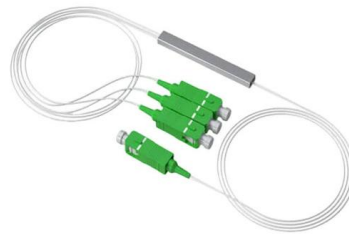

Fiber Optic Cable Clamp

Fiber optic tension clamp aim to keep the tensile state fiber fixed and secure. It is a reliable and sturdy solution for optical cable management.