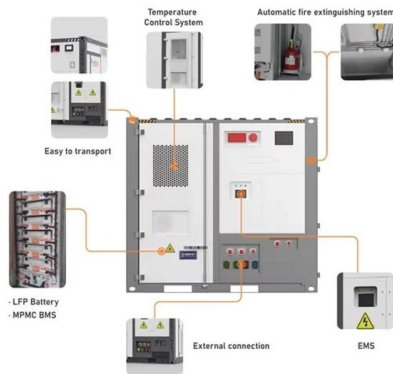

Fish-02 Fiber Optic Drop Cable Clamp

FISH-02 series drop fiber optic cable clamps are tension clamps for FTTH drop cable. Fish FTTH fiber optic clamps, can be used in anchoring, turning,

Fasclamp, Fiber Cable Prepping/Splicing Clamp

Requires NO adjustment with tools. Simply open, lay cables across surface, flip top of clamp down and tighten the large machine nut with one hand. Tighten as much

Tension clamp for fiber optic bulk cable 9-13mm

This tension clamp is designed for use in outdoor network installation lines. It is perfect for stretching or securing cables on poles or exterior walls of buildings,