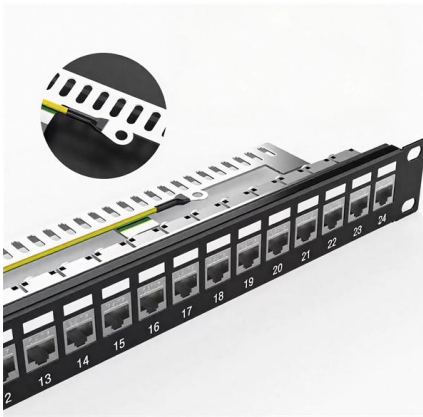

FTTH Cable Drop Wire Clamp & Accessories , HOLIGHT

FTTH Cable Drop Wire Clamps and related accessories are essential components in fiber-to-the-home (FTTH) systems. These accessories are

Contact Us

For datasheets, pricing, or custom telecom energy solutions, please visit:
<https://www.koskolong.co.za>