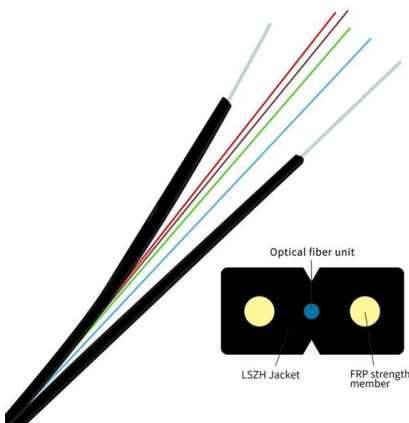

What is a Core Switch , Functions and Difference over Normal Switch

What is a core switch and how it works? This article builds the basics of this kind of switch for the ones who don't know anything about it. What is a Core Switch? It is a powerful