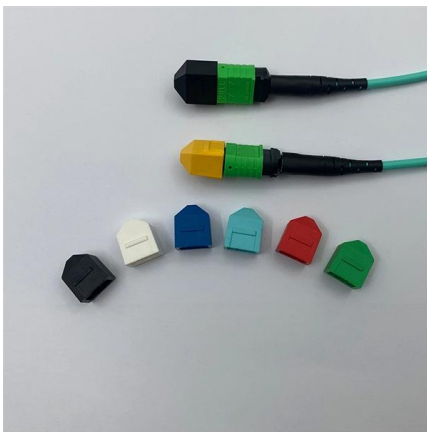

AOC, DAC, Fiber Optic Transceivers , One-Stop Shop

Online shopping. w/24h-delivery, 7Days & Refund Guarantee. CE, RoHS and ISO9001 Certified. SFP+ Cables, QSFP+ Cables, MiniSAS Cables, XFP Cables,